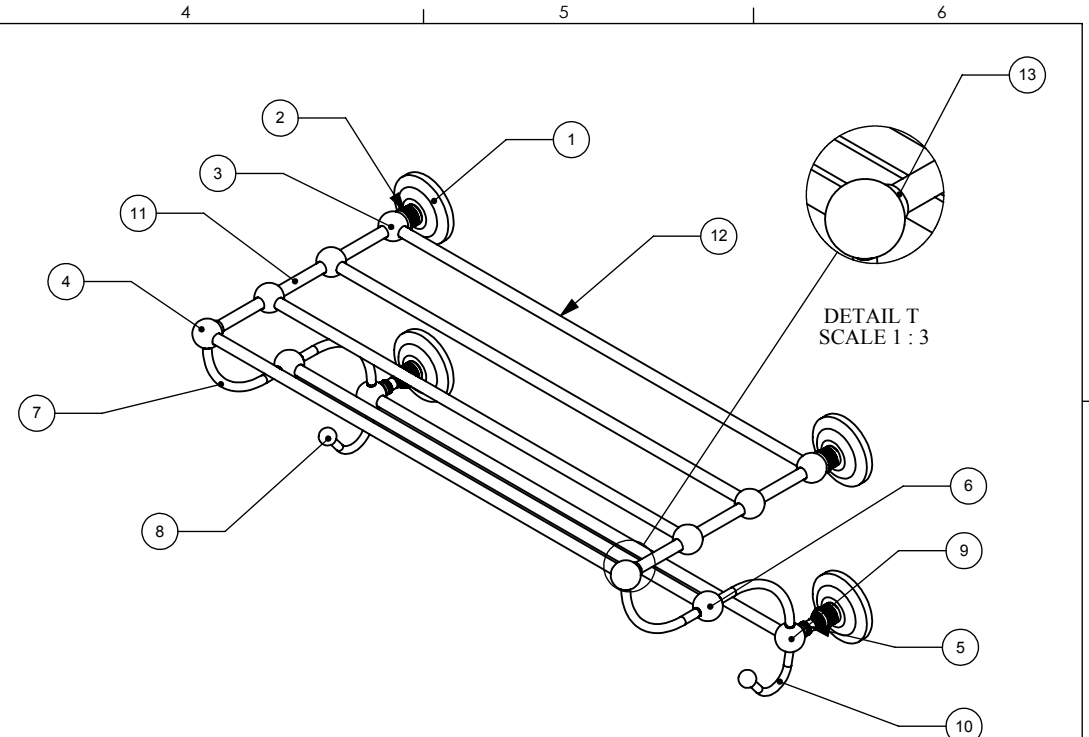

ITEM NO.	PART NUMBER	DESCRIPTION	QTY.
1	BPQN	BASE	4
2	NKSL-58	Support	4
3	BL3S1T-1.25	Support Ball-1	6
4	BL3T1S-1.25	Support Ball-2	2
5	NKSL-1.25	NECK	2
6	BL2T1S-1.25	Support Ball-3	2
7	HKTT-45	Bent Tube	4
8	BL1T-34	End Ball	2
9	BL4T1S-1.25	Support Ball-4	2
10	HKHK	END TUBE	2
11	TU12-3	Tube-3	6
12	TU12-36	Tube-24	6
13	CRRD-12	CHECK RING 0.5	2

UNLESS OTHERWISE STATED	
.X	±.3mm
.XX	±.15mm
.XXX	±.008mm

**APPROVED FOR PRODUCTION**  
 By: RICHARD PAUL  
 Date: 7-6-19

COPYRIGHT © Allied Brass 2019

DRAWN	7-6-19	I.M
CHECKED	7-6-19	P.D
APPROVED	7-6-19	R.A

MATERIAL: BRASS  
 DESCRIPTION: Prestige Que New Collection Train Rack Towel Shelf

FINISH	TBD
QUANTITY	TBD
DRAWING No.	REV
PQN-HTL-5	0
SCALE	1:5 SHEET: 01 A4

Notes:  
 1. UNIT IS IN INCHES.