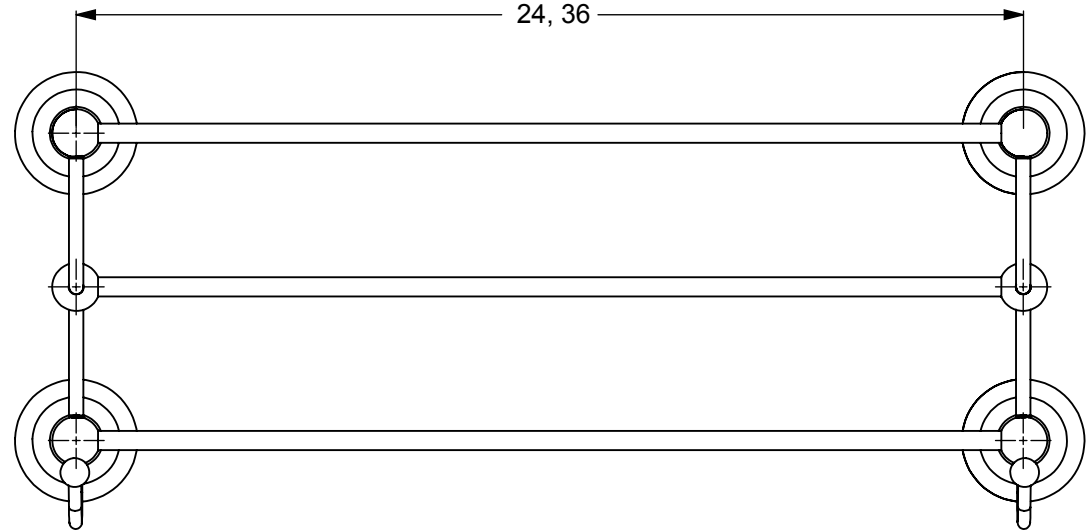

ITEM NO.	PART NUMBER	DESCRIPTION	QTY.
1	BPQN	BASE	4
2	NKSL-58	Support	4
3	BL3S1T-1.25	Support Ball-1	6
4	BL3T1S-1.25	Support Ball-2	2
5	NKSL-1.25	NECK	2
6	BL2T1S-1.25	Support Ball-3	2
7	HKTT-45	Bent Tube	4
8	BL1T-34	End Ball	2
9	BL4T1S-1.25	Support Ball-4	2
10	HKHK	END TUBE	2
11	TU12-3	Tube-3	6
12	TU12-36	Tube-24	6
13	CRRD-12	CHECK RING 0.5	2

UNLESS OTHERWISE STATED	
.X	±.3mm
.XX	±.15mm
.XXX	±.008mm

**APPROVED FOR PRODUCTION**  
 By: RICHARD PAUL  
 Date: 7-6-19

COPYRIGHT © Allied Brass 2019

DRAWN	7-6-19	I.M
CHECKED	7-6-19	P.D
APPROVED	7-6-19	R.A

MATERIAL: BRASS  
 DESCRIPTION: Prestige Que New Collection Train Rack Towel Shelf

FINISH	TBD
QUANTITY	TBD
DRAWING No.	REV
PQN-HTL-5	0
SCALE	1:5 SHEET: 01 A4

Notes:  
 1. UNIT IS IN INCHES.