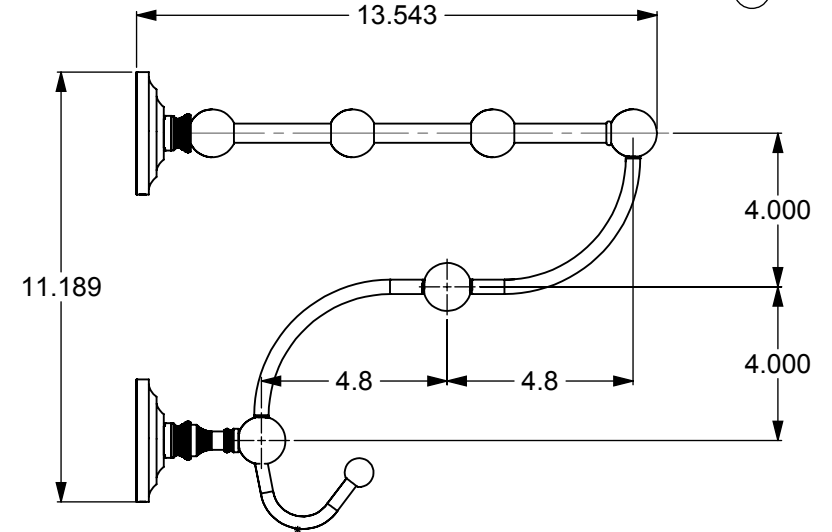

ITEM NO.	PART NUMBER	DESCRIPTION	QTY.
1	BPQN	BASE	4
2	NKSL-58	Support	4
3	BL3S1T-1.25	Support Ball-1	6
4	BL3T1S-1.25	Support Ball-2	2
5	NKSL-1.25	NECK	2
6	BL2T1S-1.25	Support Ball-3	2
7	HKTT-45	Bent Tube	4
8	BL1T-34	End Ball	2
9	BL4T1S-1.25	Support Ball-4	2
10	HKHK	END TUBE	2
11	TU12-3	Tube-3	6
12	TU12-36	Tube-24	6
13	CRRD-12	CHECK RING 0.5	2

UNLESS OTHERWISE STATED	
.X	±.3mm
.XX	±.15mm
.XXX	±.008mm

**APPROVED FOR PRODUCTION**  
 By: RICHARD PAUL  
 Date: 7-6-19

COPYRIGHT © Allied Brass 2019

DRAWN	7-6-19	I.M
CHECKED	7-6-19	P.D
APPROVED	7-6-19	R.A

MATERIAL: BRASS  
 DESCRIPTION: Prestige Que New Collection Train Rack Towel Shelf

FINISH	TBD
QUANTITY	TBD
DRAWING No.	REV
PQN-HTL-5	0
SCALE	1:5 SHEET: 01 A4

Notes:  
 1. UNIT IS IN INCHES.